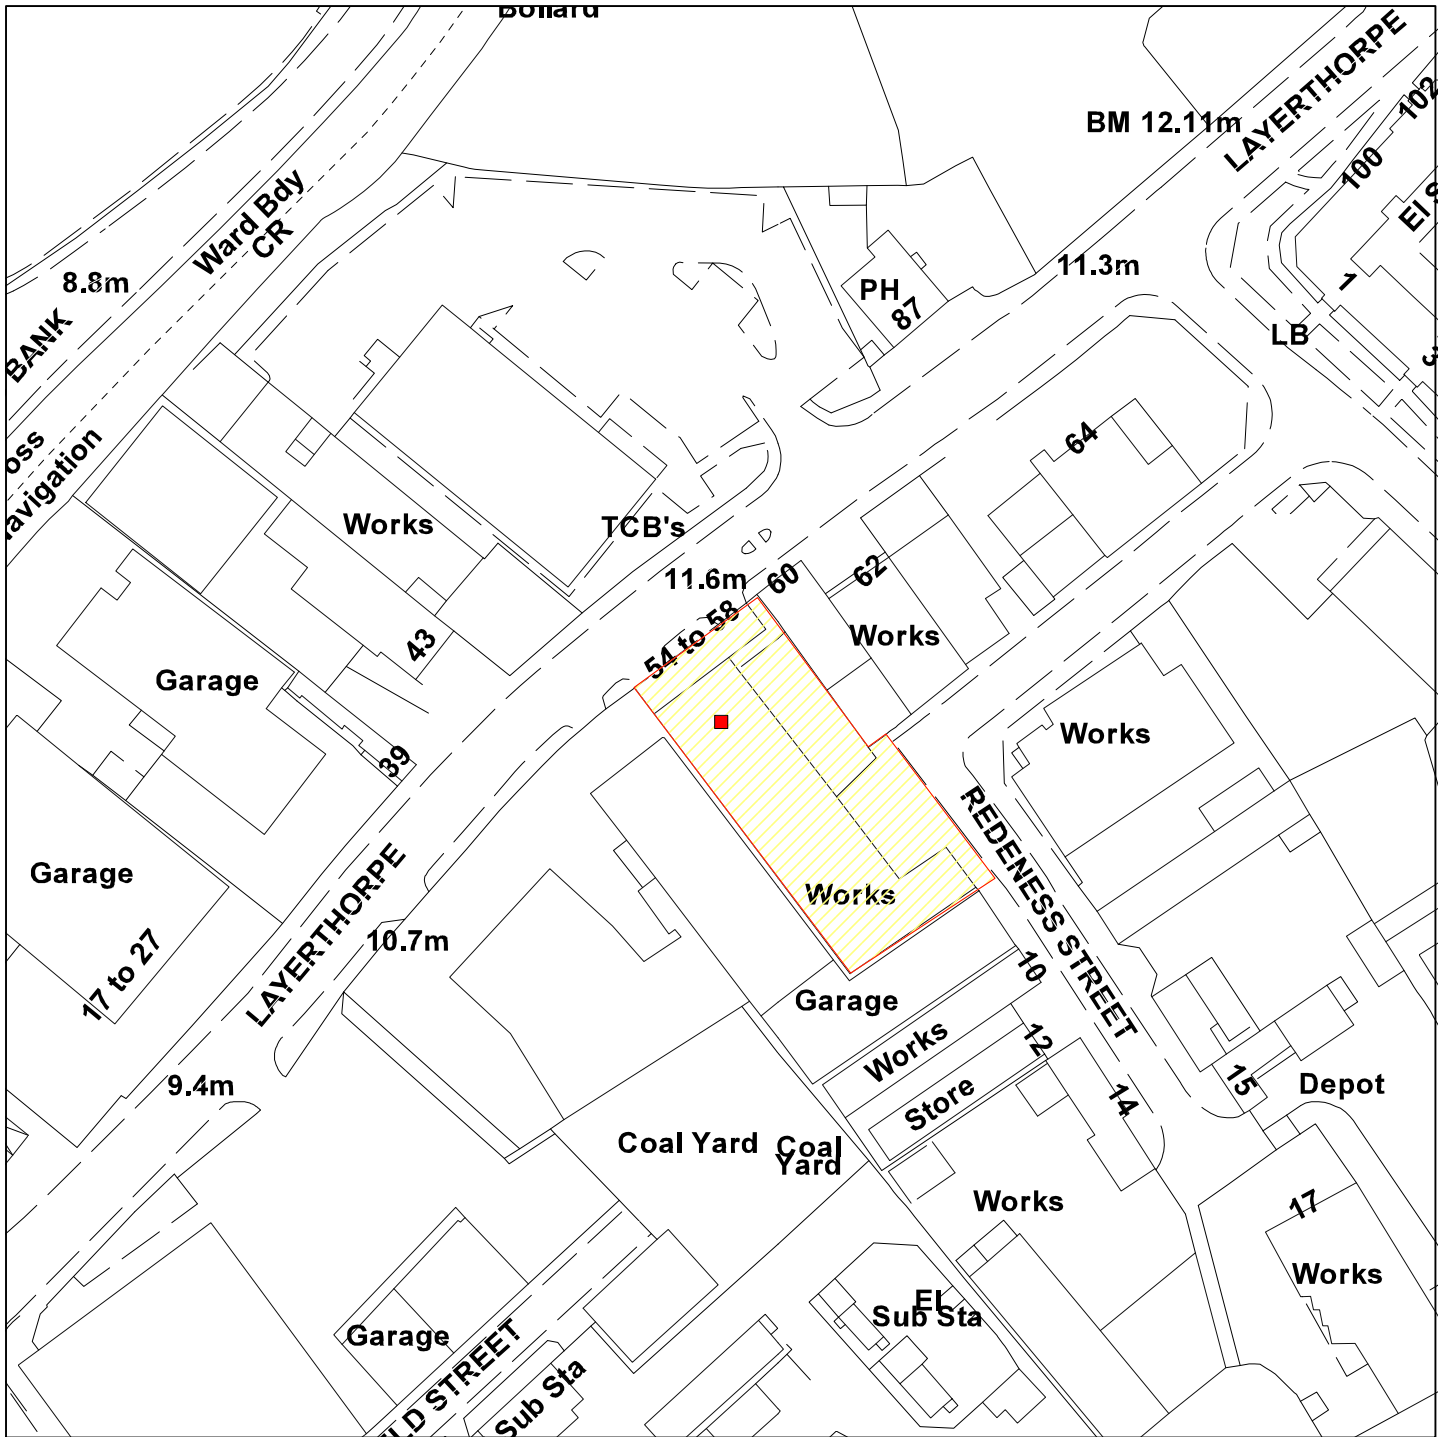

# 58 Layerthorpe, YO31 7YW

08/00823/FULM

GIS by ESRI (UK)

Scale : 1:1250

Reproduced from the Ordnance Survey map with the permission of the Controller of Her Majesty's Stationery Office © Crown Copyright 2000.

Unauthorised reproduction infringes Crown Copyright and may lead to prosecution or civil proceedings.

Produced using ESRI (UK)'s MapExplorer 2.0 - <http://www.esriuk.com>

<b>Organisation</b>	City of York Council
<b>Department</b>	City Strategy
<b>Comments</b>	Application site
<b>Date</b>	28 July 2008
<b>SLA Number</b>	Not set